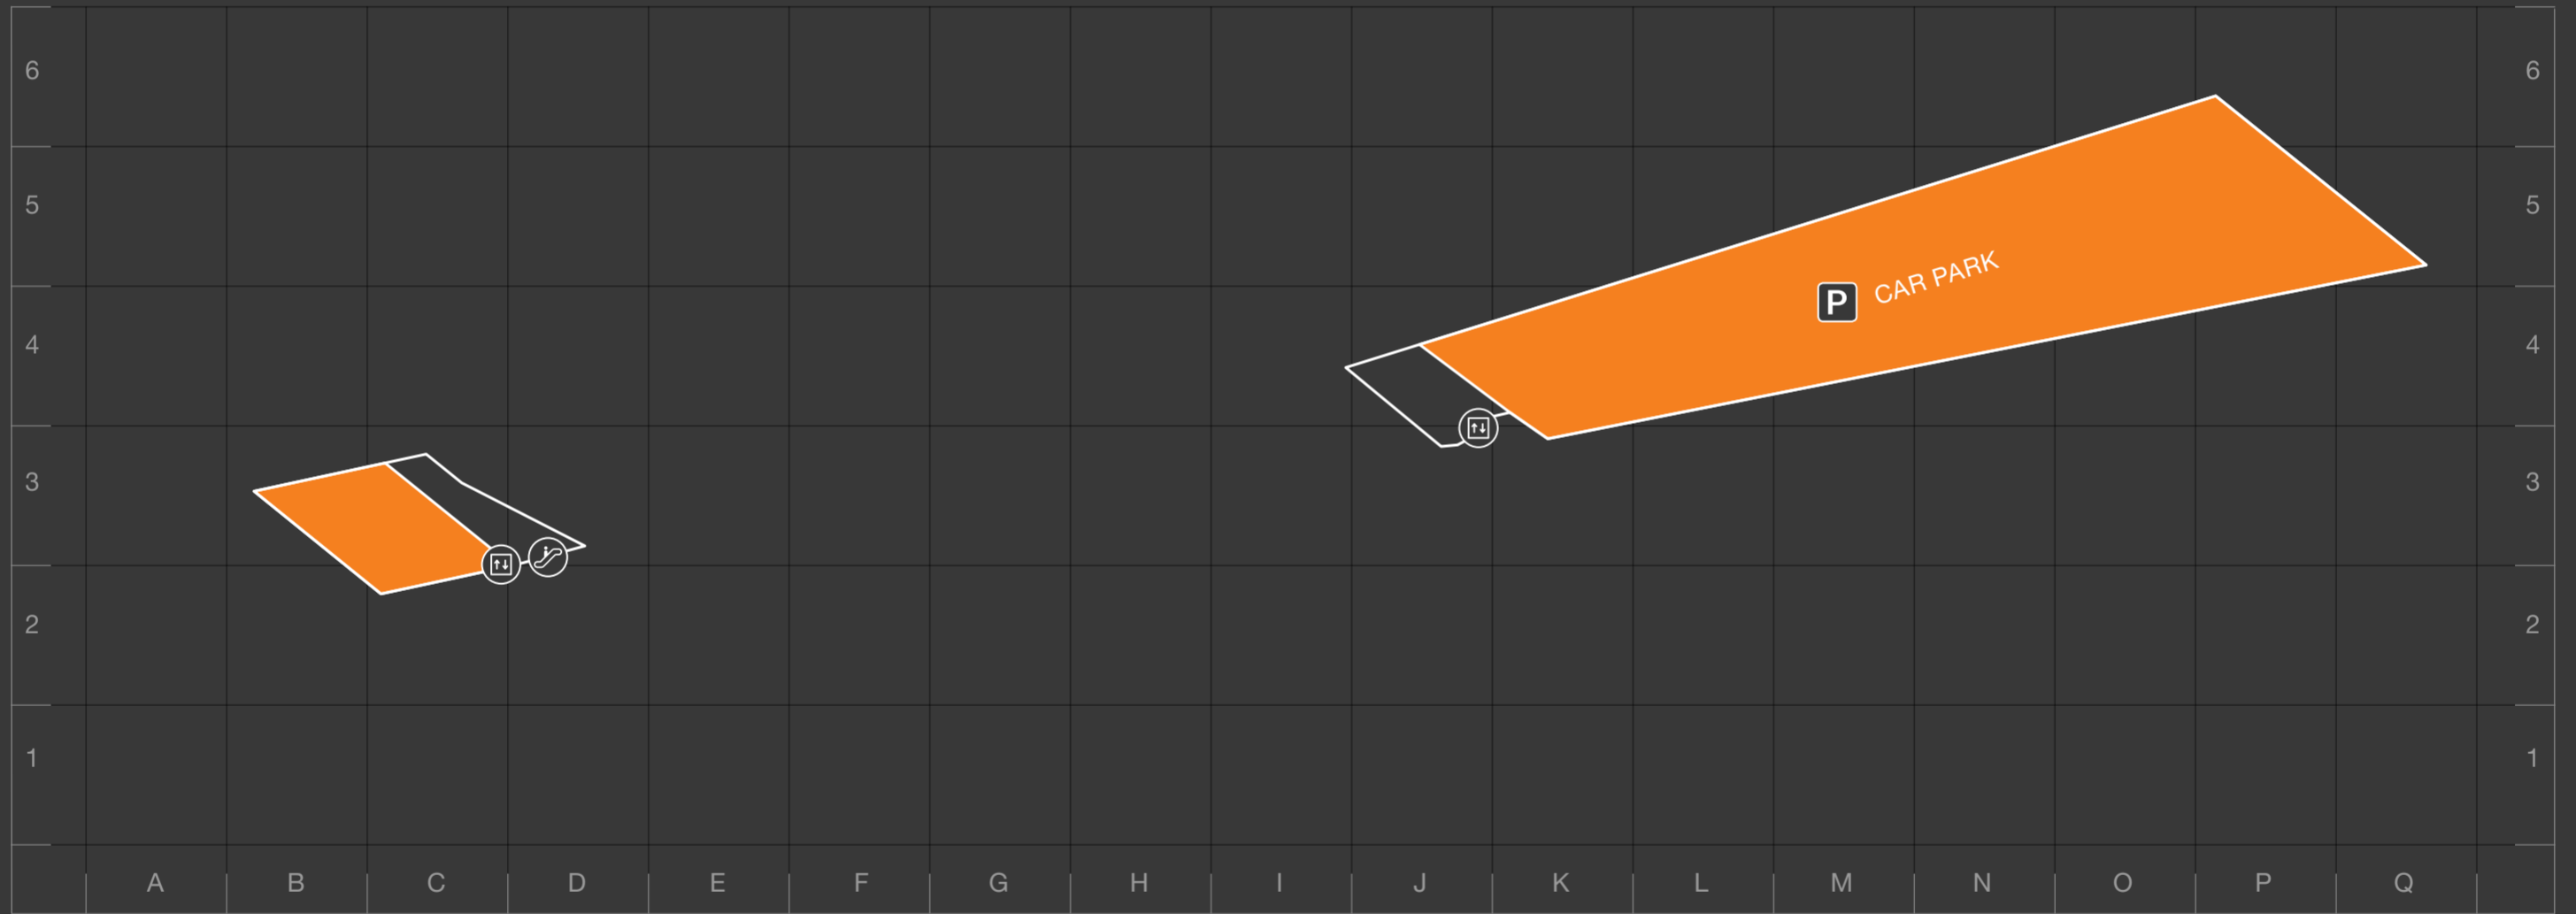

Southern Cross Station
Spencer St, Docklands
VIC 3008

Getting here

Tram no. 86, 96, Stop 1 (Bourke St / Spencer St)
Tram no. 11, 12, 48, 109, Stop 1
Tram no. 96, Stop 122 (Collins St / Spencer St)
Tram no. 11, 48, Stop D14 (Collins St)
City Loop Train