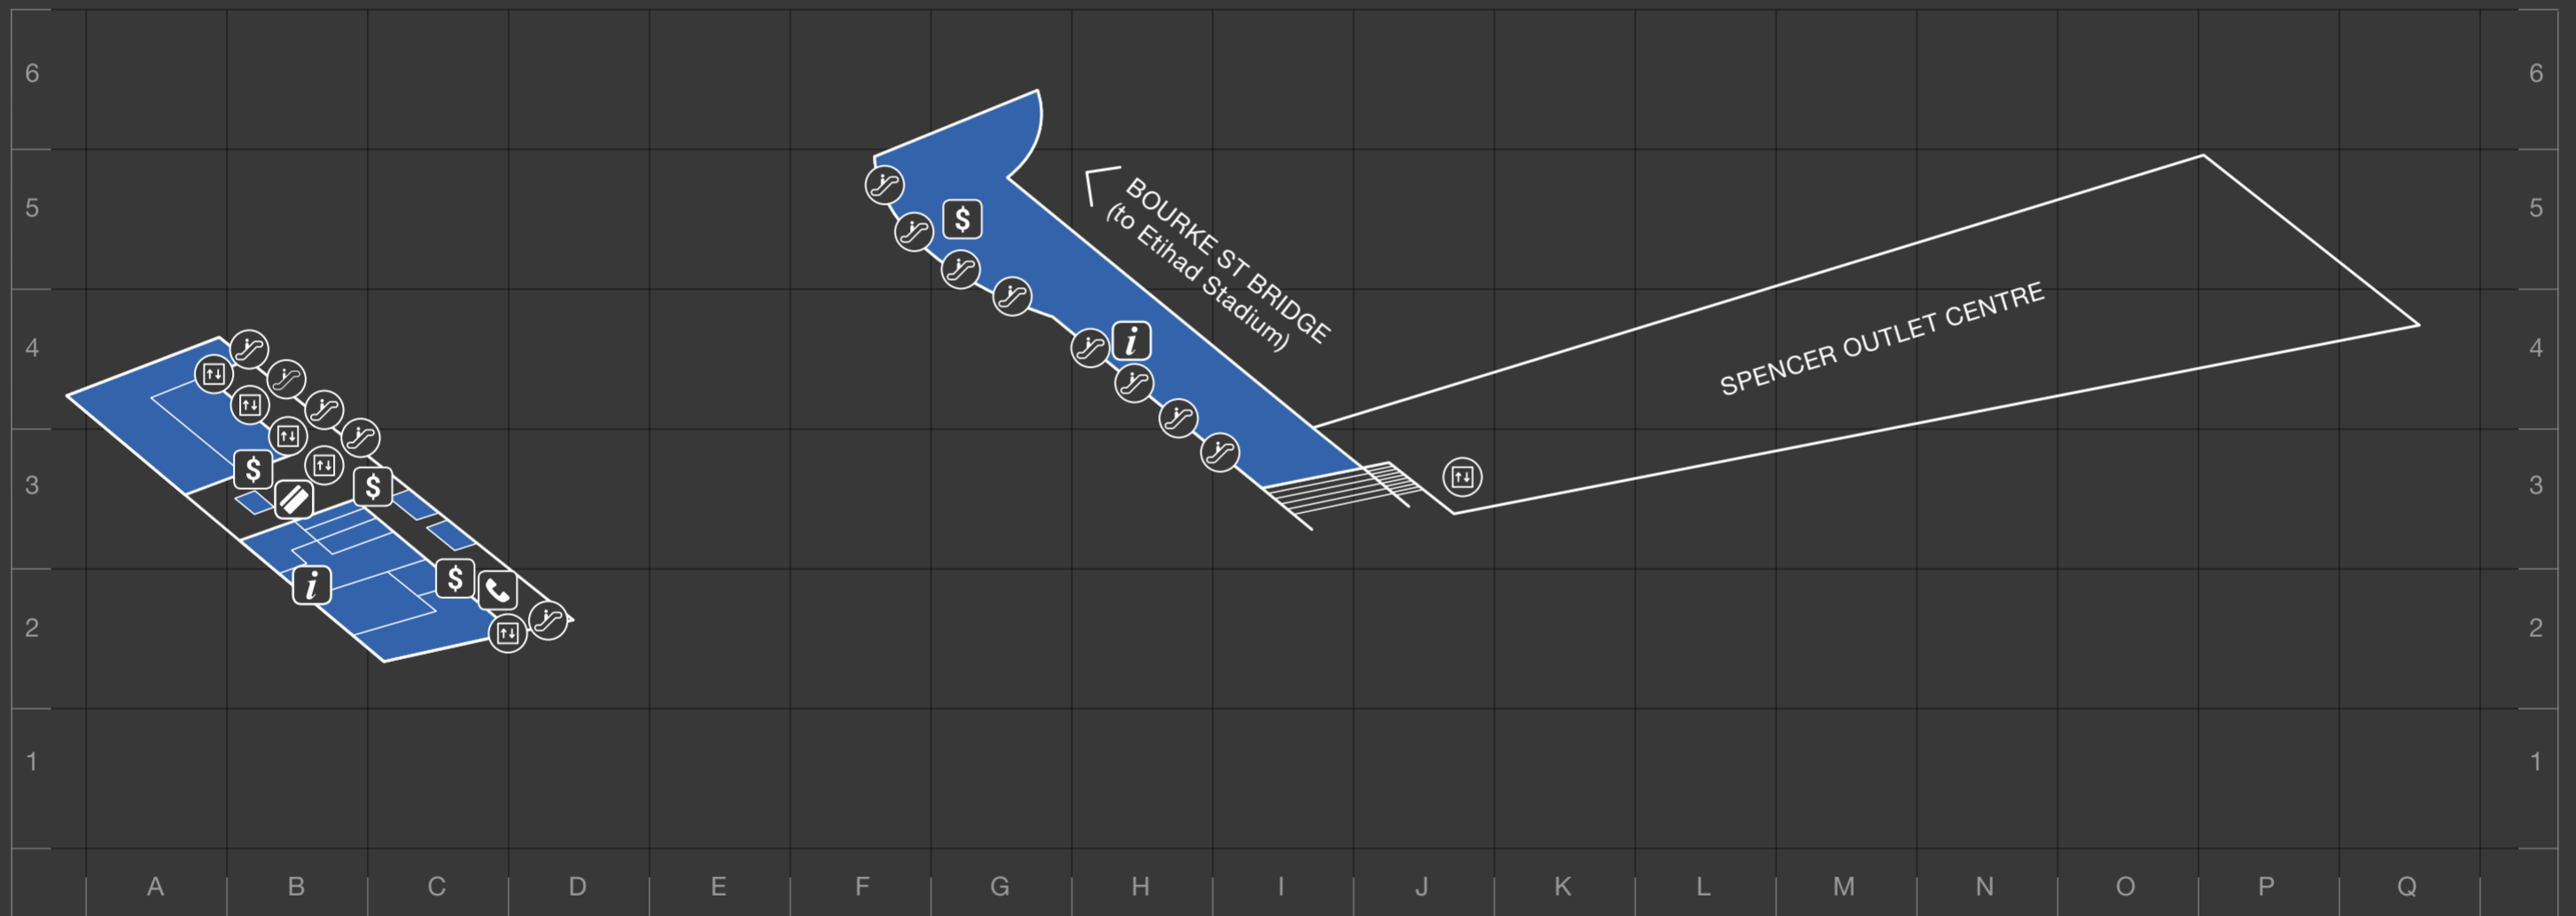

Southern Cross Station
 Spencer St, Docklands
 VIC 3008

Getting here

- Tram no. 86, 96, Stop 1 (Bourke St / Spencer St)
- Tram no. 11, 12, 48, 109, Stop 1 (Bourke St / Spencer St)
- Tram no. 96, Stop 122 (Collins St / Spencer St)
- Tram no. 11, 48, Stop D14 (Collins St)
- City Loop Train