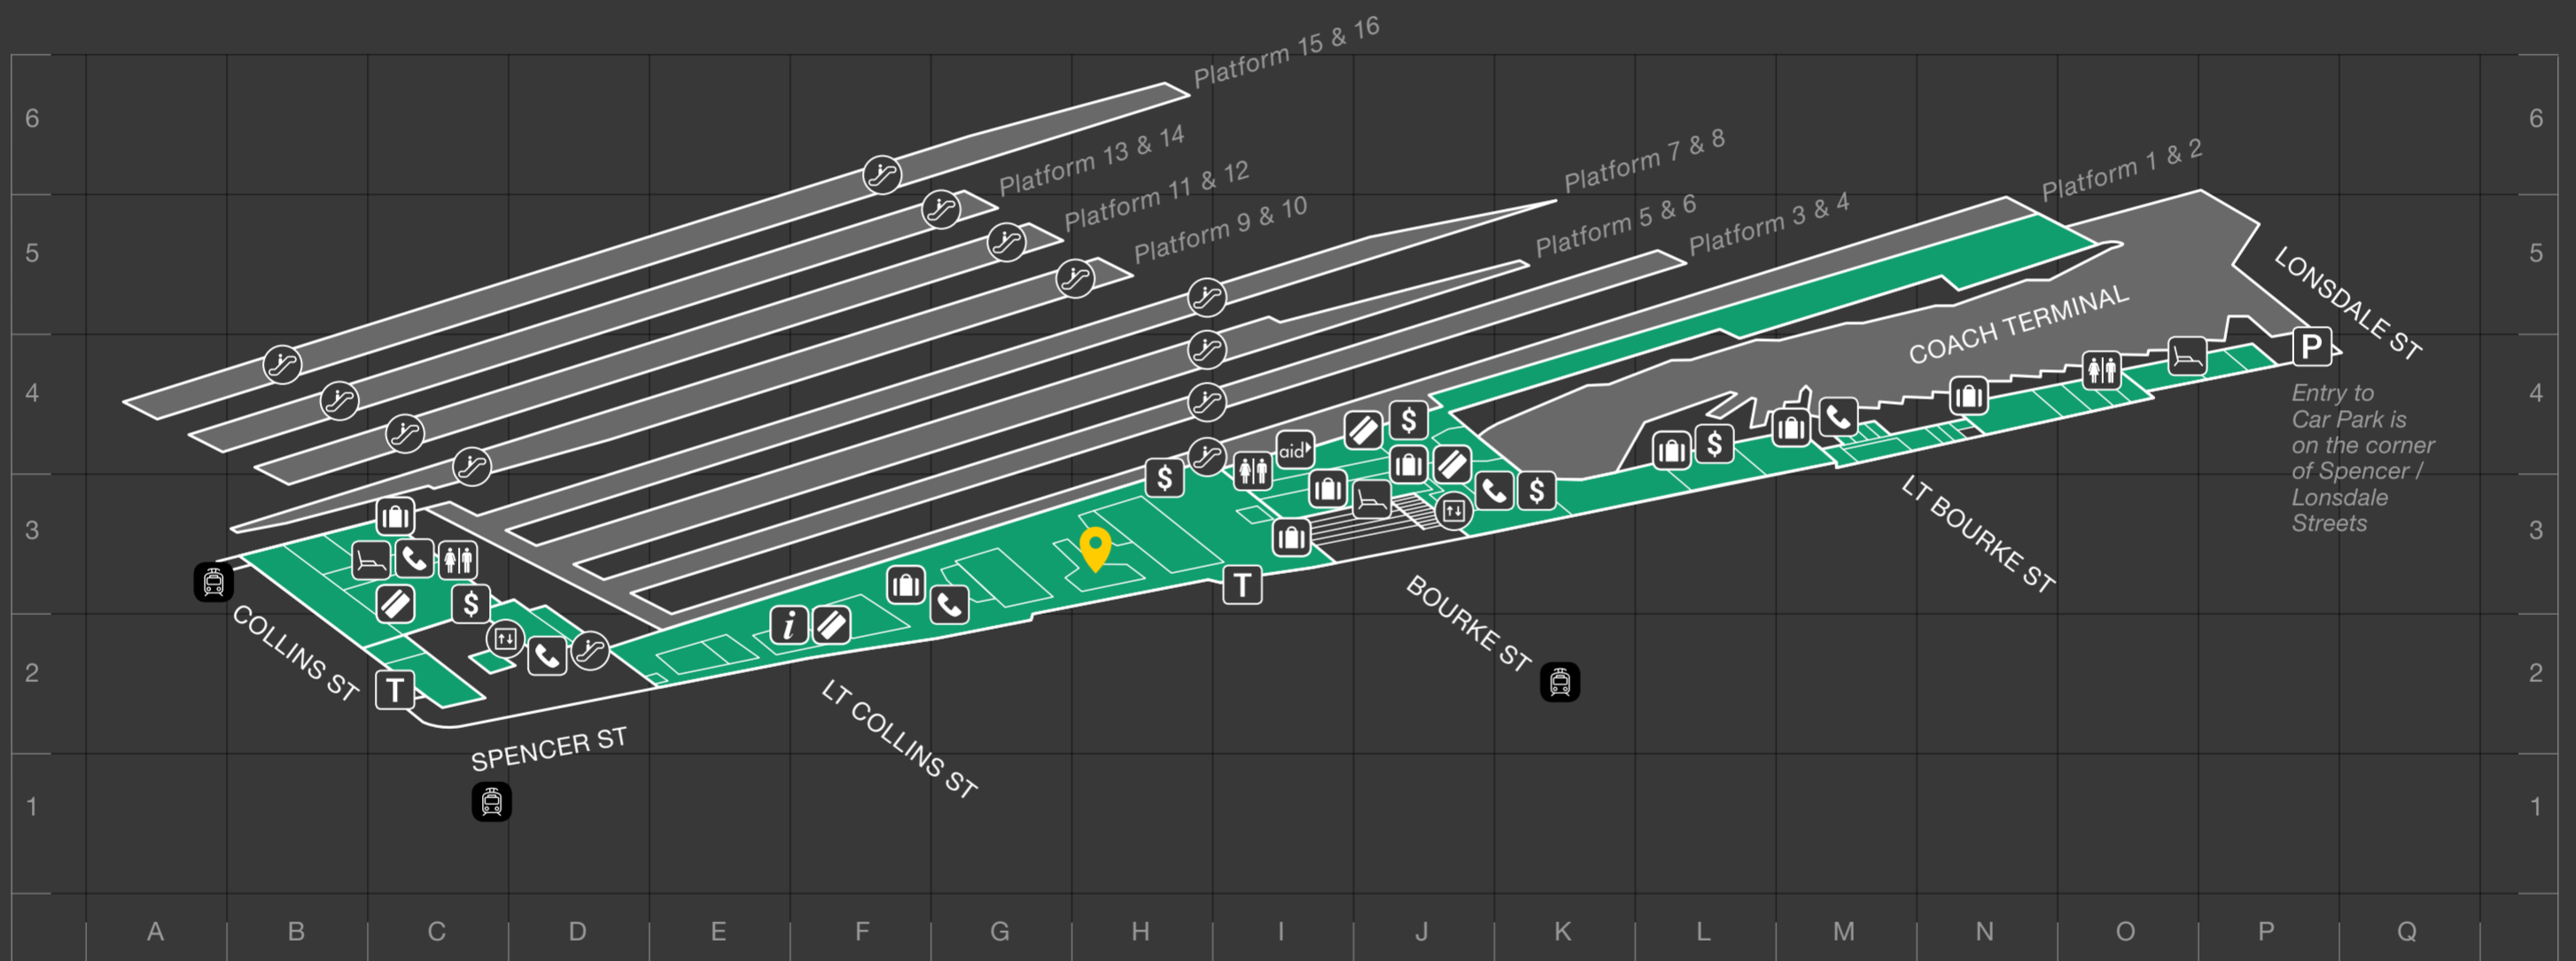

Click level to zoom in and view stores

L1

- Entrance to Metro Trains Platforms 9 – 14
- Entrance to V/line Trains Platforms 1 – 8 & 15 – 16
- Metro Customer Service
- Bourke Street Bridge (to Etihad Stadium)
- Spencer Outlet Centre

M

- Woolworths Car Park

G

- Entrance to V/Line Trains Platform 1 – 8
- V/Line Customer Service
- Coach Terminal (Regional & Skybus)
- Public Transport Victoria (PTV) Information Hub
- Meeting Point
- Waiting Lounge
- Travellers Aid
- Lockers & Luggage Hall

- Meeting Point
- Public Transport Victoria (PTV) Information Hub
- Ticket Office
- Waiting Lounge
- Travellers Aid
- Lockers
- Toilets
- Telephones
- ATMs
- Escalators
- Lifts
- Trams
- Car Park
- Taxi Rank

General Retail

H3 Florist
H3 Ivy Real Estate
D2 LJtronics
C2, K3 TAB
H3 Top Alterations
O4 Traveller Souvenirs
D2 WH Smith
H3

Health, Beauty & Fashion

D2 Catwalk Mode
O4 Downtown Nail Spa
M4 The Sock Shop
G3
P4
E2