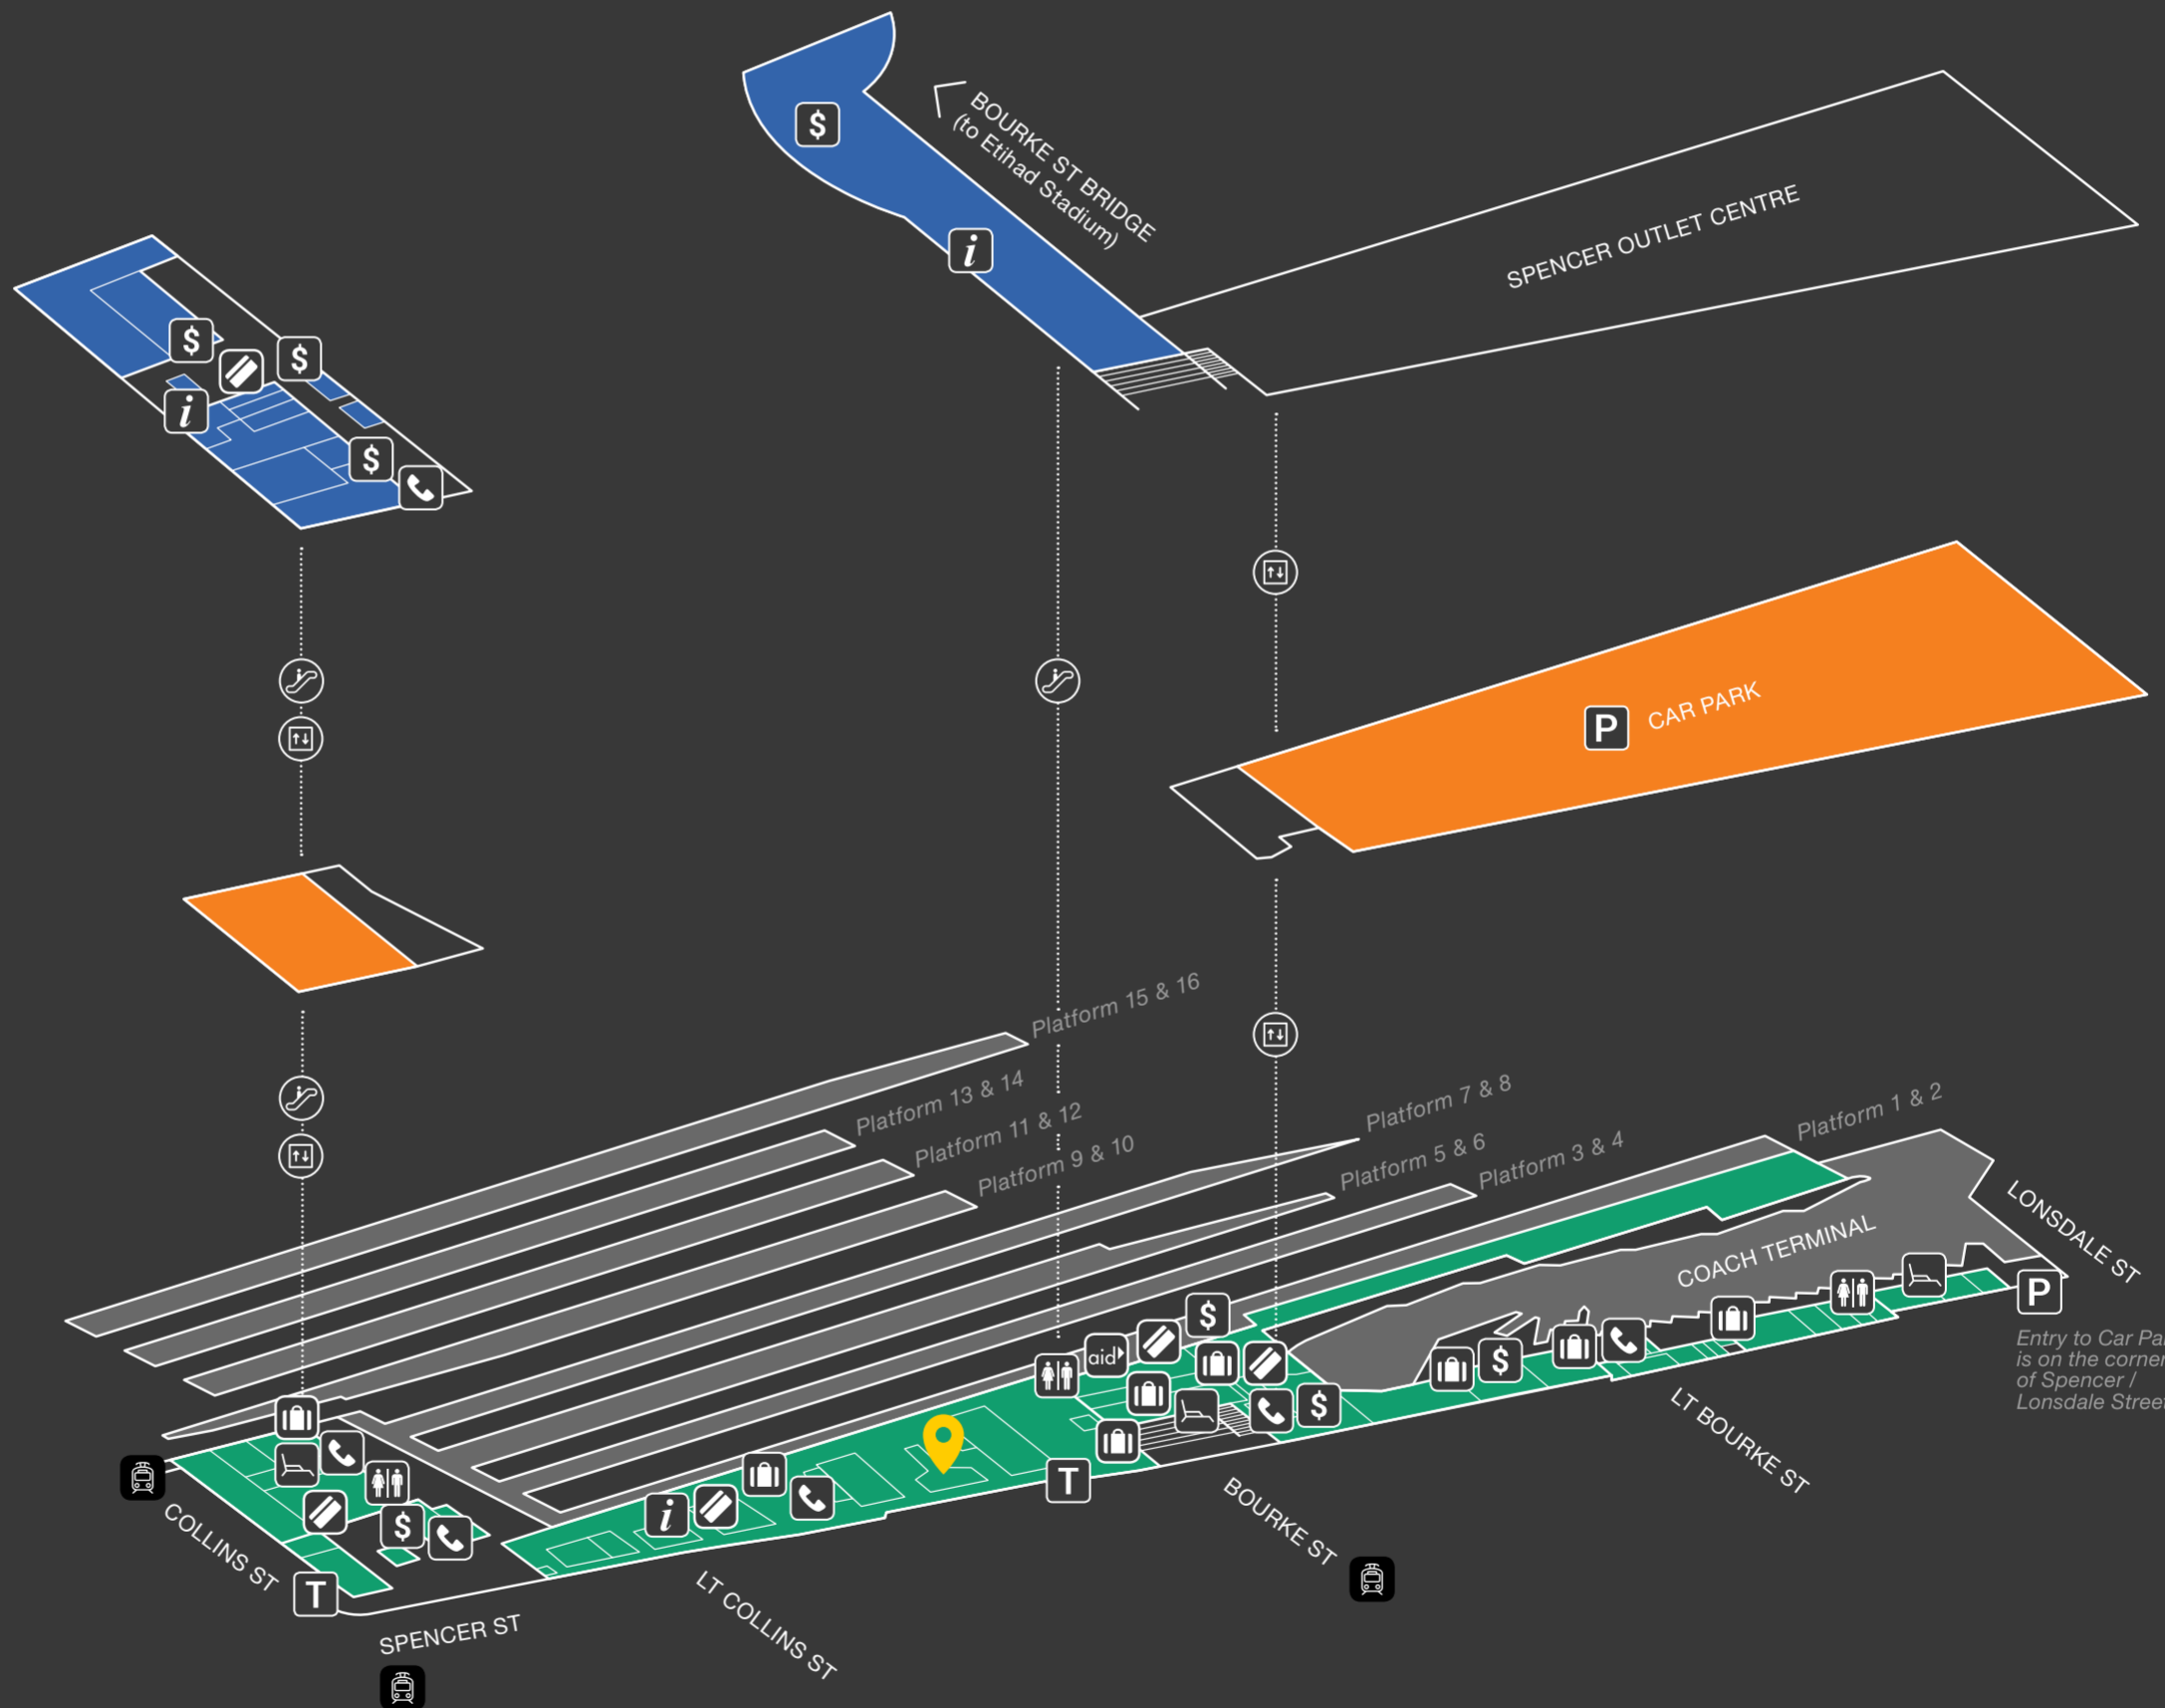

Click level to zoom in and view stores

L1

- Entrance to Metro Trains Platforms 9 – 14
- Entrance to V/line Trains Platforms 1 – 8 & 15 – 16
- Metro Customer Service
- Bourke Street Bridge (to Etihad Stadium)
- Spencer Outlet Centre

M

- Woolworths Car Park

G

- Entrance to V/Line Trains Platform 1 – 8
- V/Line Customer Service
- Coach Terminal (Regional & Skybus)
- Public Transport Victoria (PTV) Information Hub
- Meeting Point
- Waiting Lounge
- Travellers Aid
- Lockers & Luggage Hall

- Meeting Point
- Public Transport Victoria (PTV) Information Hub
- Ticket Office
- Waiting Lounge
- Travellers Aid
- Lockers
- Toilets
- Telephones
- ATMs
- Escalators
- Lifts
- Trams
- Car Park
- Taxi Rank

General Retail

H3 Florist
H3 Ivy Real Estate
D2 LJtronics
C2, K3 TAB
H3 Top Alterations
O4 Traveller Souvenirs
D2 WH Smith
H3

Health, Beauty & Fashion

D2 Catwalk Mode
O4 Downtown Nail Spa
M4 The Sock Shop
G3
P4
E2