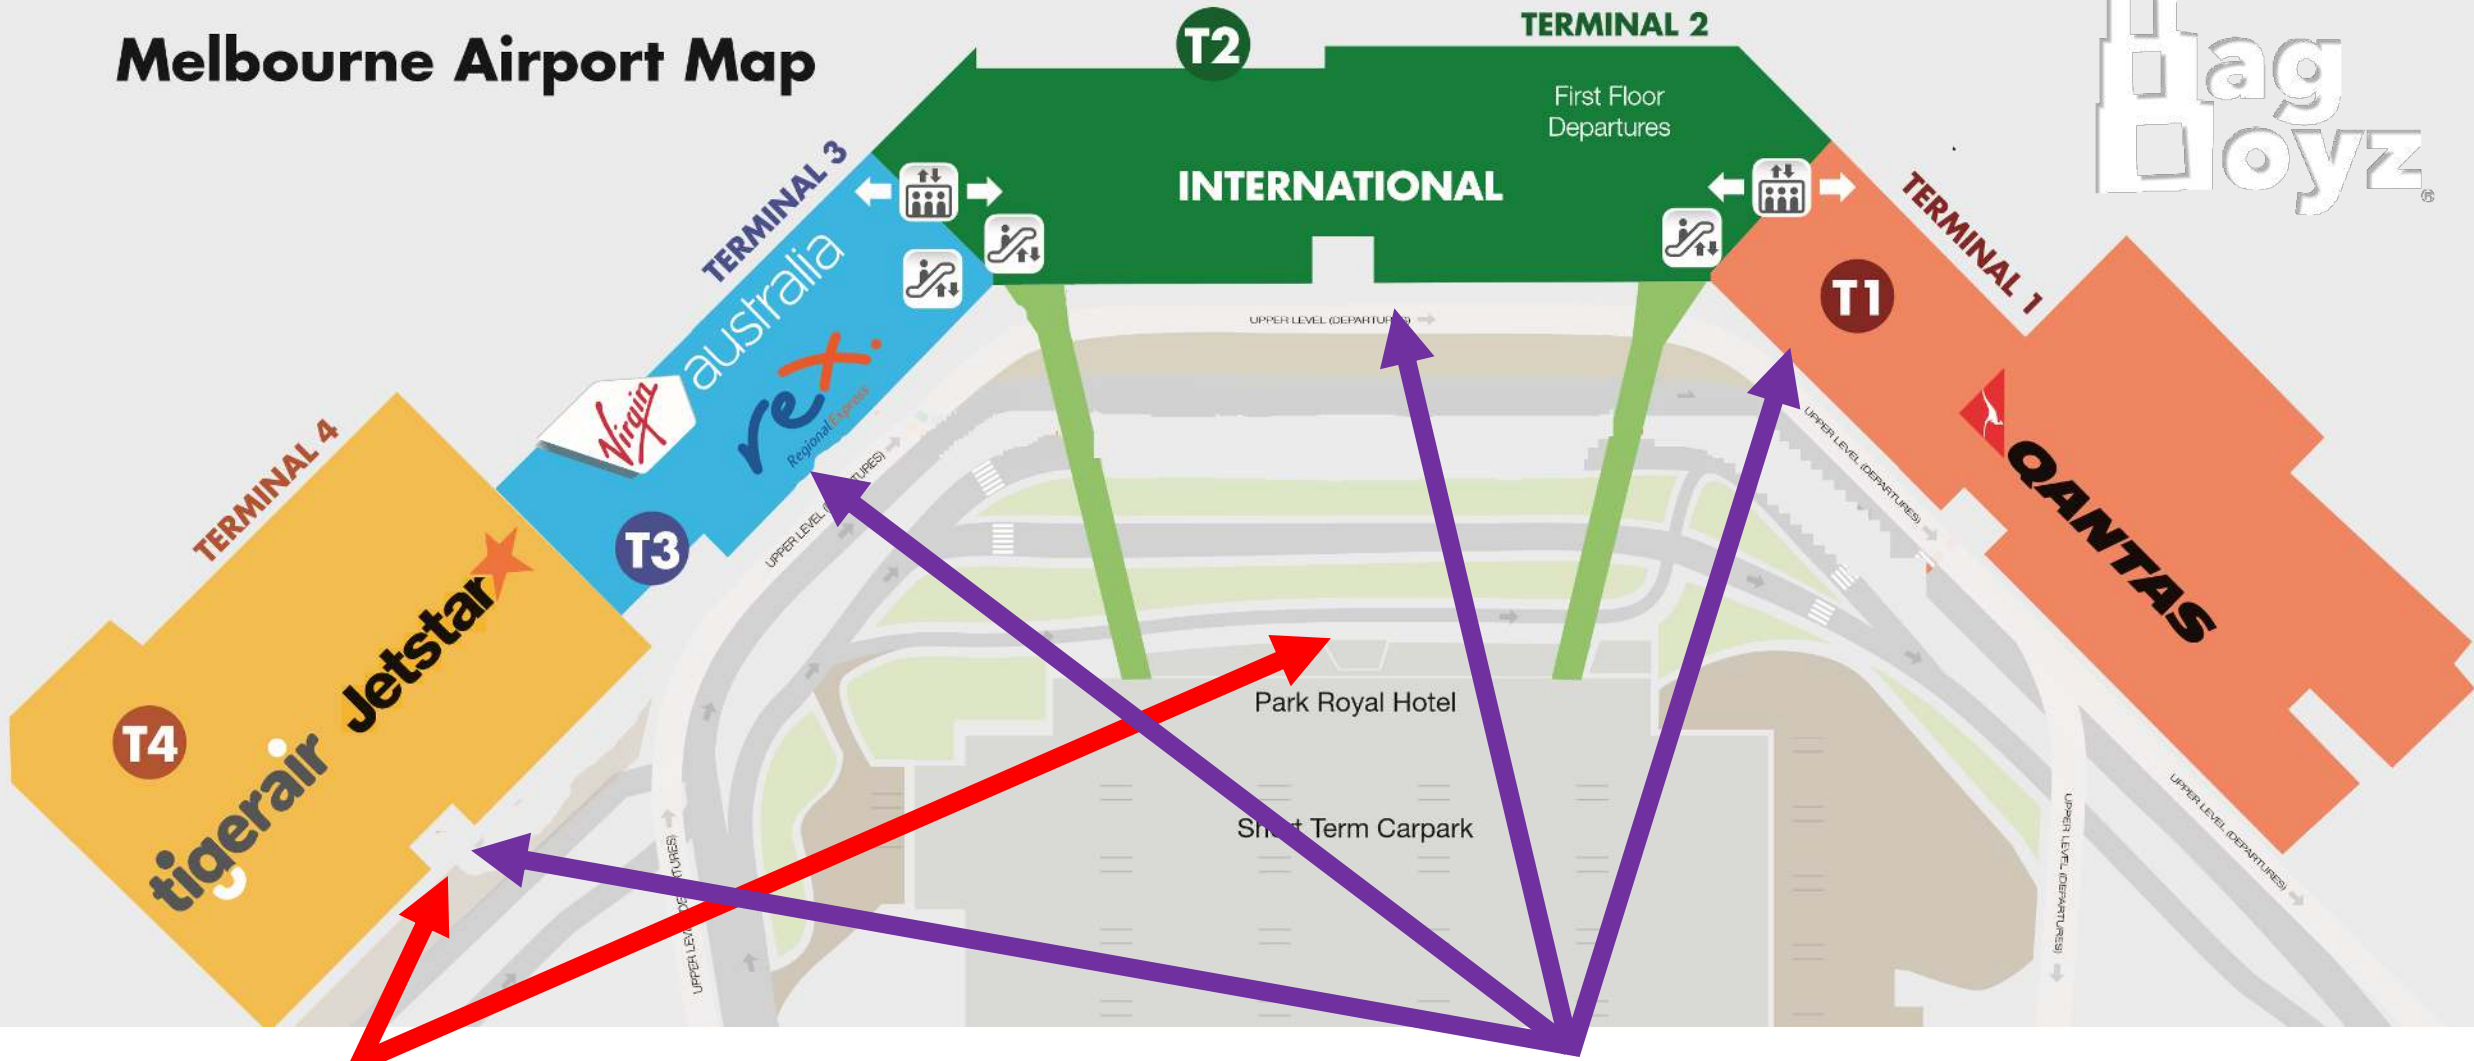

Melbourne Airport Map

Pick Up

We PICK UP your bags from ground level in front of the PARKROYAL Hotel and the Hire Cars. You can catch an Uber, SkyBus or Taxi opposite this (T1, T2, T3,) and in the Pick-Up area of T4

Drop Off

We DROP OFF your bags on level 1 outside of your terminal. This is where cars drop off passengers. If you catch SkyBus, you will need to go upstairs to level 1.